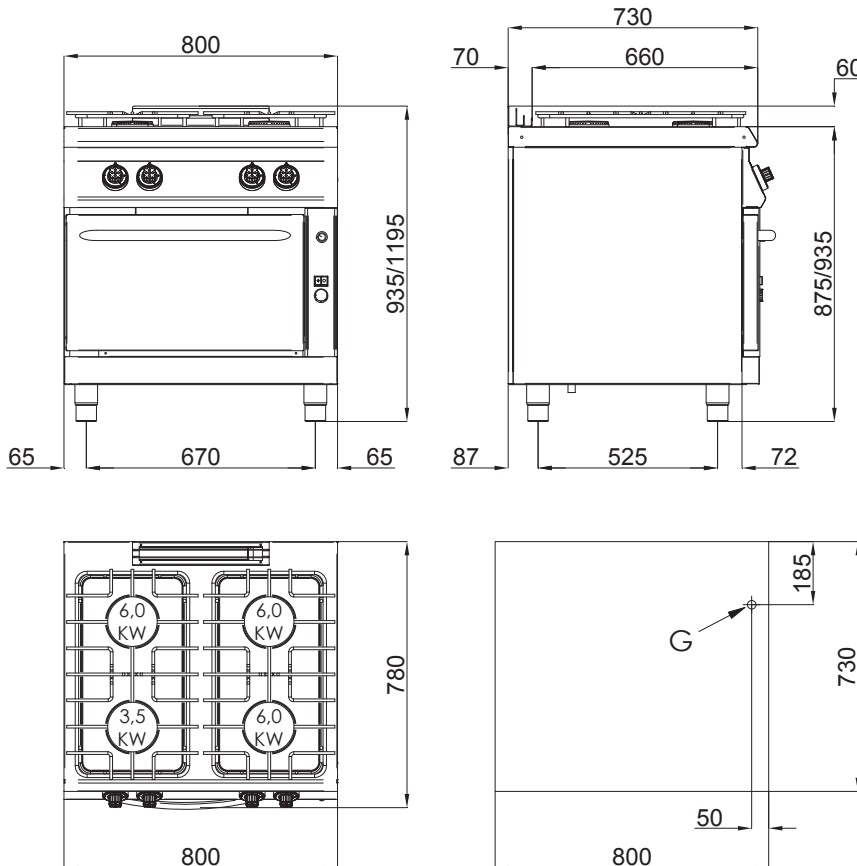

Work top with rounded corners in AISI 304 stainless steel | Top chromed grids | Nickel-plated burners with nickel-plated burner cap (1 x 3,5 kW, 3 x 6 kW) | Valve tap | Gas oven GN 2/1 heated by burner (7,7 kW) with stabilized flame | Thermostatic temperature regulation from 100° to 340°C by means of safety valve and thermocouple | Piezoelectric pilot ignition | 3-position shelf runners which can be removed for thorough oven cleaning | Control panel which can be quickly removed for easy cleaning and maintenance | Adjustable AISI 304 stainless steel feet

MODELLO
MODEL

DIMENSIONI mm
DIMENSIONS mm

POTENZA GAS KW
GAS POWER KW

VOLUME m³

PESO Kg
WEIGHT Kg

ALLACCIAMENTO GAS
GAS CONNECTION

U70CBG14

800x730x900

29,2

0,9

135

Ø 1/2"

G = Gas Ø 1/2"